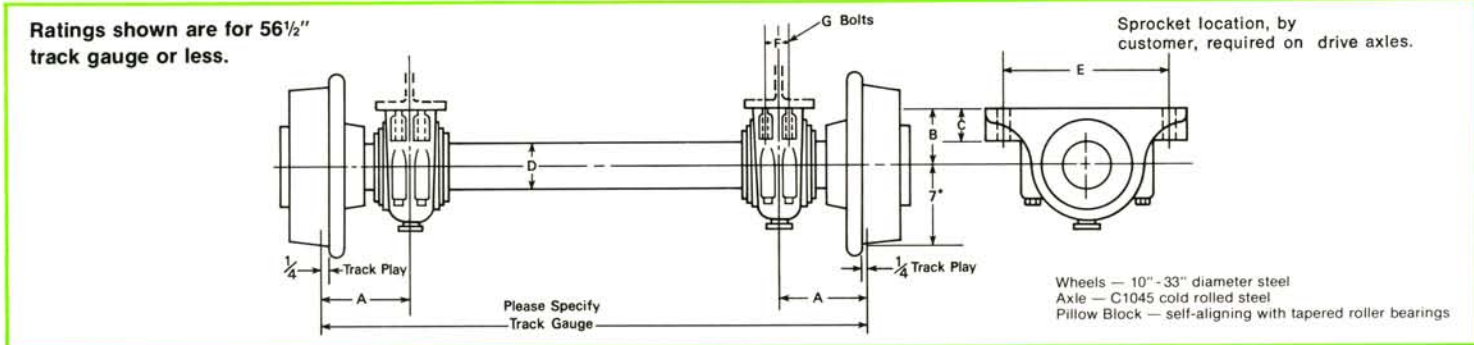

Model No. DA-102 INSIDE BOX ASSEMBLY

CAPACITY	A	B	C	D	E	F	G	WT.
4 ton	5³/₄"	3¹/₄"	1³/₄"	2⁷/₁₆"	10"	1³/₄"	1/2"	340
6 ton	5³/₄"	3³/₄"	2"	2¹⁵/₁₆"	11¹/₄"	1⁷/₈"	5/8"	465
10 ton	6¹/₂"	4¹/₂"	2¹/₄"	3⁷/₁₆"	13¹/₂"	2"	3/4"	630
15 ton	6¹/₂"	5"	2³/₄"	3¹⁵/₁₆"	14¹/₂"	2"	3/4"	785
20 ton	6⁷/₈"	5³/₄"	3"	4⁷/₁₆"	16"	2¹/₄"	3/4"	880

CAPACITY	A	B	C	D	E	F	G	WT.
25 ton	7⁷/₈"	6¹/₄"	3¹/₄"	4¹⁵/₁₆"	17³/₄"	2¹/₂"	7/8"	1050
30 ton	7⁷/₈"	6¹¹/₁₆"	2³/₄"	5¹/₂"	18¹/₄"	3³/₄"	1"	1150
35 ton	8¹/₄"	7¹/₁₆"	2⁷/₈"	6"	20¹/₂"	4¹/₄"	1"	1250
42 ton	8¹/₂"	7¹/₂"	3"	6¹/₂"	22¹/₄"	4⁵/₈"	1"	1350
50 ton	8³/₄"	7⁷/₈"	3³/₈"	7"	23"	4¹/₂"	1¹/₄"	1450