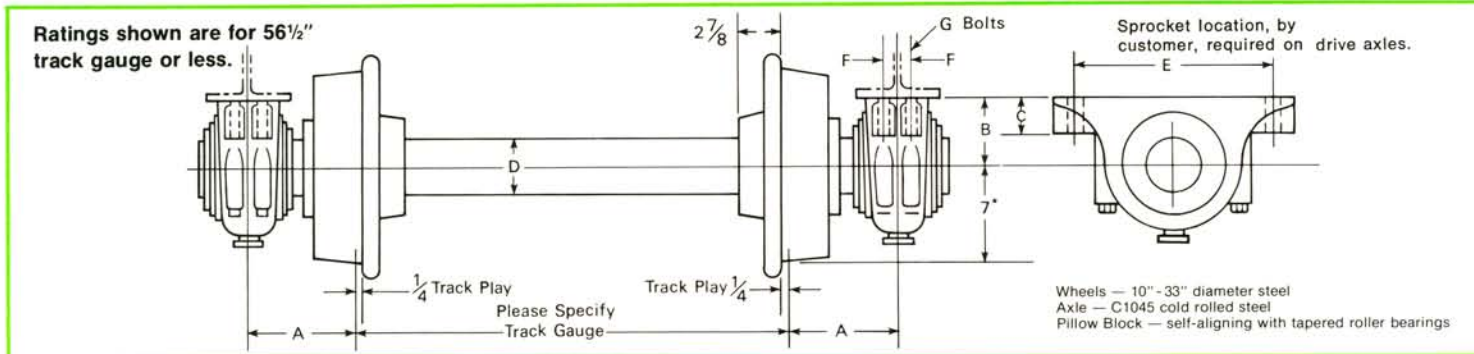

Model No. DA-103 OUTSIDE BOX ASSEMBLY

CAPACITY	A	B	C	D	E	F	G	WT.
4 ton	7¹/₄"	3¹/₄"	1³/₄"	2⁷/₁₆"	10"	1³/₄"	1/2"	355
6 ton	7¹/₄"	3³/₄"	2"	2¹⁵/₁₆"	11¹/₄"	1⁷/₈"	5/8"	490
10 ton	8¹/₈"	4¹/₂"	2¹/₄"	3⁷/₁₆"	13¹/₂"	2"	3/4"	660
15 ton	8¹/₈"	5"	2³/₄"	3¹⁵/₁₆"	14¹/₂"	2"	3/4"	830
20 ton	8¹/₈"	5³/₄"	3"	4⁷/₁₆"	16"	2¹/₄"	3/4"	940

CAPACITY	A	B	C	D	E	F	G	WT.
25 ton	8¹/₈"	6¹/₄"	3¹/₄"	4¹⁵/₁₆"	17³/₄"	2¹/₂"	7/8"	1130
30 ton	8⁷/₈"	6¹¹/₁₆"	2³/₄"	5¹/₂"	18¹/₄"	3³/₄"	1"	1230
35 ton	9¹/₄"	7¹/₁₆"	2⁷/₈"	6"	20¹/₂"	4¹/₄"	1"	1330
42 ton	9¹/₂"	7¹/₂"	3"	6¹/₂"	22¹/₄"	4⁵/₈"	1"	1430
50 ton	9³/₄"	7⁷/₈"	3³/₈"	7"	23"	4¹/₂"	1¹/₄"	1530