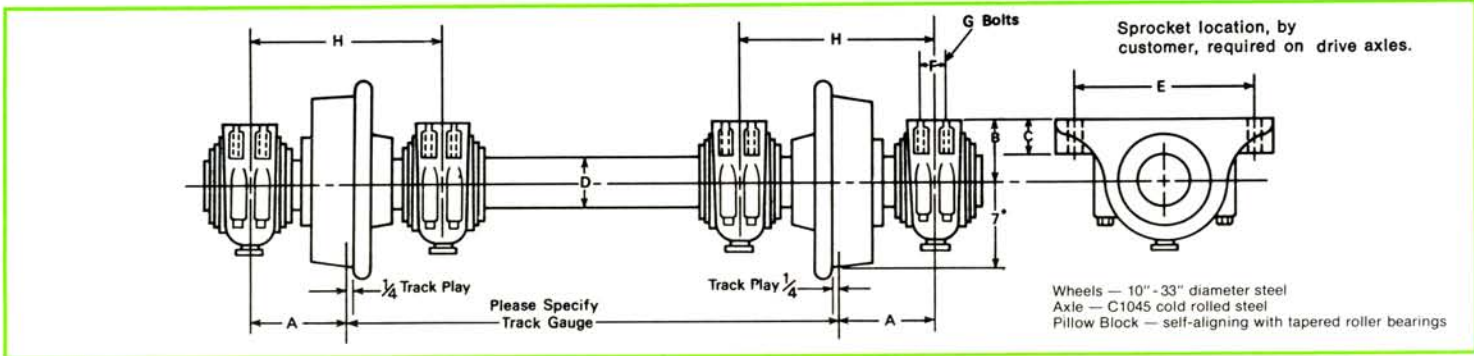

DRIVE THRU AXLE

Model No. DA-101 DOUBLE BOX ASSEMBLY

CAPACITY	A	B	C	D	E	F	G	H	WT.
10 ton	6 ³ / ₄ "	3 ¹ / ₄ "	1 ³ / ₄ "	2 ⁷ / ₁₆ "	10"	1 ³ / ₄ "	1/2"	13"	410
15 ton	6 ³ / ₄ "	3 ³ / ₄ "	2"	2 ¹⁵ / ₁₆ "	11 ¹ / ₄ "	1 ⁷ / ₈ "	5/8"	13"	565
24 ton	7 ⁵ / ₈ "	4 ¹ / ₂ "	2 ¹ / ₄ "	3 ⁷ / ₁₆ "	13 ¹ / ₂ "	2"	3/4"	14 ³ / ₄ "	790